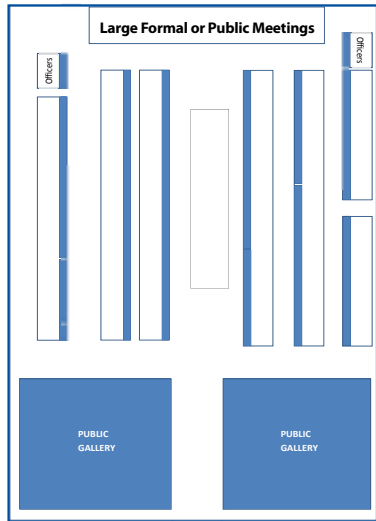

# The Charter Room

The Charter Room is situated on the mezzanine level, above the Ballroom. It can be used either as a breakout room from the Ballroom, a meeting, training or conference room and a bar lounge for the attached bar. It will seat a maximum of 45 people through a variety of different seating arrangements, examples of which are shown on the right. The Charter Room also has a projector and screen which are available on request.

# The Ballroom

The Ballroom is the largest room within Sandbach Town Hall with a seating capacity of 250 people. Consequently, it is well suited to any large events, meetings or conferences. The Ballroom contains a PA, projector and drop down screen, as well as a stage and full lighting system, which are available for a small additional charge. A selection of table configurations allows a large number of room layouts to suit all requirements.

# The Boardroom

The Boardroom is situated on the ground floor of the Town Hall and has its own access from street level. The Boardroom also has its own projector and screen and can accommodate up to 45 people in a range of seating arrangements, examples of which are shown here. This space is also suitable for hosting smaller clubs/groups and has its own tea making facilities and attached toilets.

# The Green Room

The Green Room is a small room which resides just behind the Ballroom. It is included with hire for the Ballroom and can act as either a breakout room, which will comfortably seat 6 people, or as a waiting room for acts performing on stage at an event. Access to the stage from the Green Room is through a door at the side of the Ballroom and via the wings onto the stage.