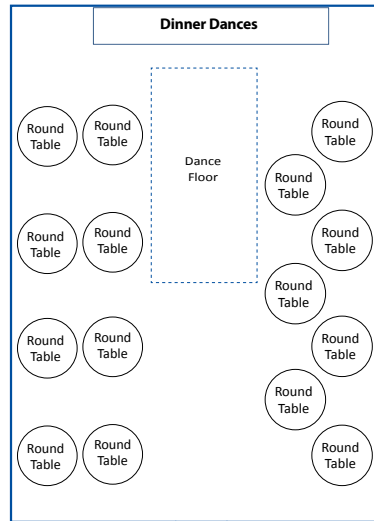

# The Charter Room

The Charter Room is situated on the mezzanine level, above the Ballroom. It can be used either as a breakout room from the Ballroom, a meeting, training or conference room and a bar lounge for the attached bar. It will seat a maximum of 45 people through a variety of different seating arrangements, examples of which are shown on the right. The Charter Room also has a projector and screen which are available on request.

# Room Layouts

Space for any occasion... small or large

# The Ballroom

The Ballroom is the largest room within Sandbach Town Hall with a seating capacity of 250 people. Consequently, it is well suited to any large events, meetings or conferences. The Ballroom contains a PA, projector and drop down screen, as well as a stage and full lighting system, which are available for a small additional charge. A selection of table configurations allows a large number of room layouts to suit all requirements.

# The Boardroom

The Boardroom is situated on the ground floor of the Town Hall and has its own access from street level. The Boardroom also has its own projector and screen and can accommodate up to 45 people in a range of seating arrangements, examples of which are shown here. This space is also suitable for hosting smaller clubs/groups and has its own tea making facilities and attached toilets.