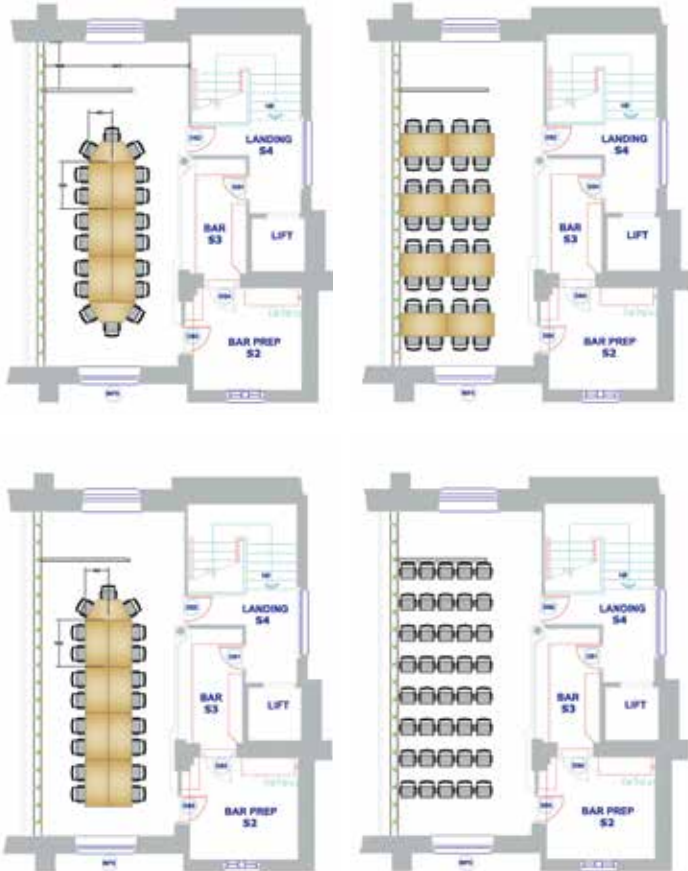

# The Charter Room

The Charter Room is situated on the mezzanine level, above the Ballroom. It can be used either as a breakout room from the Ballroom, a meeting, training or conference room and a bar lounge for the attached bar. It will seat a maximum of 45 people through a variety of different seating arrangements, examples of which are shown on the right. The Charter Room also has a projector and screen which are available on request.

# The Ballroom

The Ballroom is the largest room within Sandbach Town Hall with a seating capacity of 250 people. Consequently, it is well suited to any large events, meetings or conferences. The Ballroom contains a PA, projector and drop down screen, as well as a stage and full lighting system, which are available for a small additional charge. A selection of table configurations allows a large number of room layouts to suit all requirements.

# The Boardroom

The Boardroom is situated on the ground floor of the Town Hall and has its own access from street level. The Boardroom also has its own projector and screen and can accommodate up to 45 people in a range of seating arrangements, examples of which are shown here. This space is also suitable for hosting smaller clubs/groups and has its own tea making facilities and attached toilets.