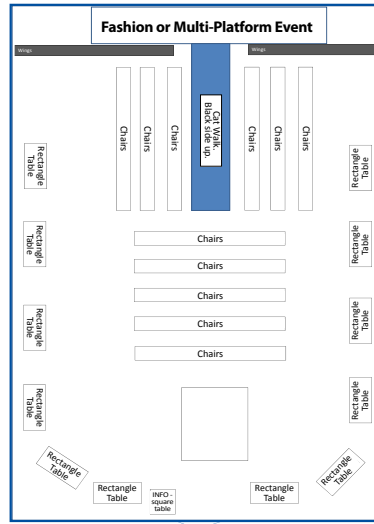

# The Charter Room

The Charter Room is situated on the mezzanine level, above the Ballroom. It can be used either as a breakout room from the Ballroom, a meeting, training or conference room and a bar lounge for the attached bar. It will seat a maximum of 45 people through a variety of different seating arrangements, examples of which are shown on the right. The Charter Room also has a projector and screen which are available on request.

# Room Layouts

Space for any occasion... small or large

# The Ballroom

The Ballroom is the largest room within Sandbach Town Hall with a seating capacity of 250 people. Consequently, it is well suited to any large events, meetings or conferences. The Ballroom contains a PA, projector and drop down screen, as well as a stage and full lighting system, which are available for a small additional charge. A selection of table configurations allows a large number of room layouts to suit all requirements.

# The Boardroom

The Boardroom is situated on the ground floor of the Town Hall and has its own access from street level. The Boardroom also has its own projector and screen and can accommodate up to 45 people in a range of seating arrangements, examples of which are shown here. This space is also suitable for hosting smaller clubs/groups and has its own tea making facilities and attached toilets.