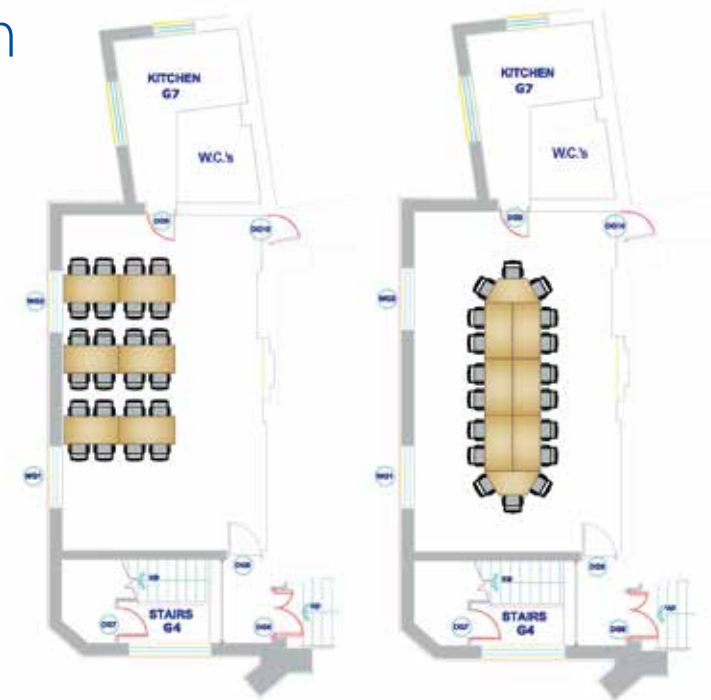

# The Charter Room

The Charter Room is situated on the mezzanine level, above the Ballroom. It can be used either as a breakout room from the Ballroom, a meeting, training or conference room and a bar lounge for the attached bar. It will seat a maximum of 45 people through a variety of different seating arrangements, examples of which are shown on the right. The Charter Room also has a projector and screen which are available on request.

# Room Layouts

Space for any occasion... small or large

# The Ballroom

The Ballroom is the largest room within Sandbach Town Hall with a seating capacity of 250 people. Consequently, it is well suited to any large events, meetings or conferences. The Ballroom contains a PA, projector and drop down screen, as well as a stage and full lighting system, which are available for a small additional charge. A selection of table configurations allows a large number of room layouts to suit all requirements.

# The Boardroom

The Boardroom is situated on the ground floor of the Town Hall and has its own access from street level. The Boardroom also has its own projector and screen and can accommodate up to 45 people in a range of seating arrangements, examples of which are shown here. This space is also suitable for hosting smaller clubs/groups and has its own tea making facilities and attached toilets.