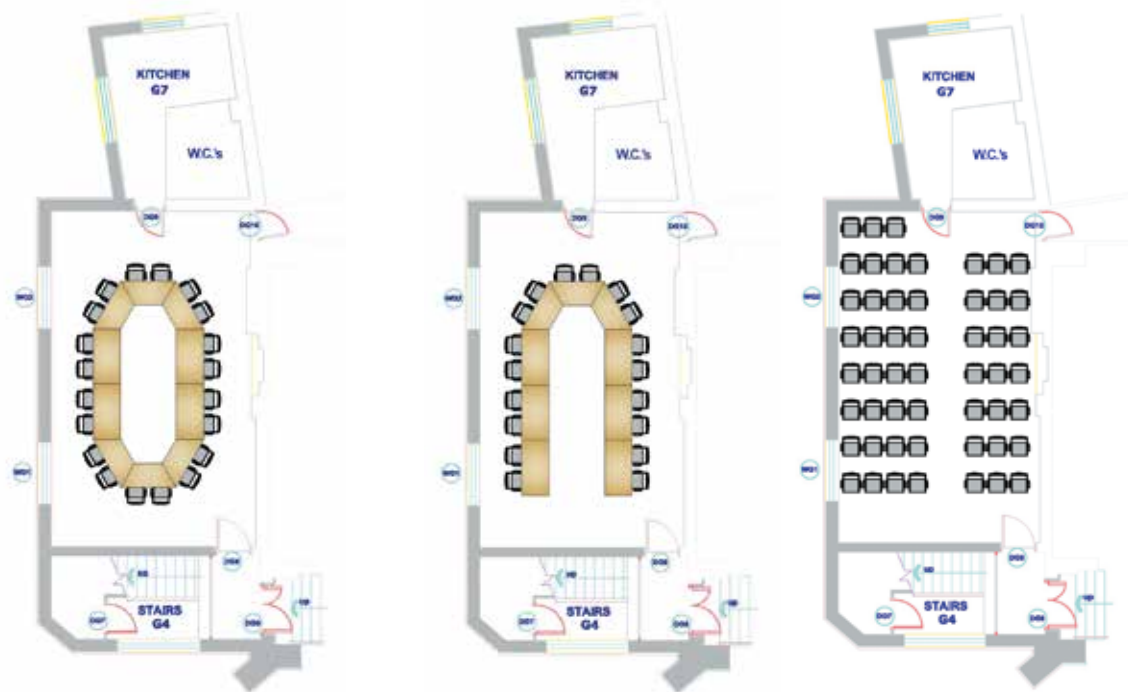

# The Charter Room

The Charter Room is situated on the mezzanine level, above the Ballroom. It can be used either as a breakout room from the Ballroom, a meeting, training or conference room and a bar lounge for the attached bar. It will seat a maximum of 45 people through a variety of different seating arrangements, examples of which are shown on the right. The Charter Room also has a projector and screen which are available on request.

# Room Layouts

Space for any occasion... small or large

# The Ballroom

The Ballroom is the largest room within Sandbach Town Hall with a seating capacity of 250 people. Consequently, it is well suited to any large events, meetings or conferences. The Ballroom contains a PA, projector and drop down screen, as well as a stage and full lighting system, which are available for a small additional charge. A selection of table configurations allows a large number of room layouts to suit all requirements.

# The Boardroom

The Boardroom is situated on the ground floor of the Town Hall and has its own access from street level. The Boardroom also has its own projector and screen and can accommodate up to 45 people in a range of seating arrangements, examples of which are shown here. This space is also suitable for hosting smaller clubs/groups and has its own tea making facilities and attached toilets.